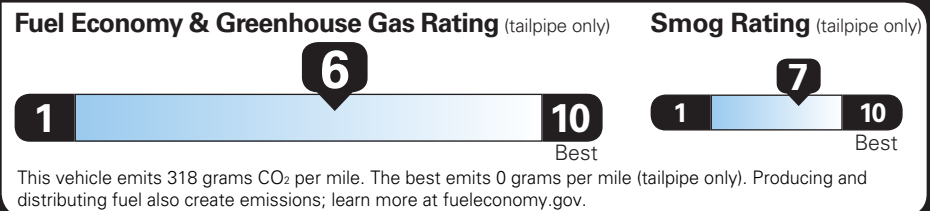

EPA DOT Fuel Economy and Environment

Gasoline Vehicle

Fuel Economy

28 MPG combined city/hwy

26 city

31 highway

3.6 gallons per 100 miles

Small SUVs range from 16 to 120 MPG. The best vehicle rates 141 MPGe.

You save $250

in fuel costs over 5 years

compared to the average new vehicle.

Annual fuel COST $1,450